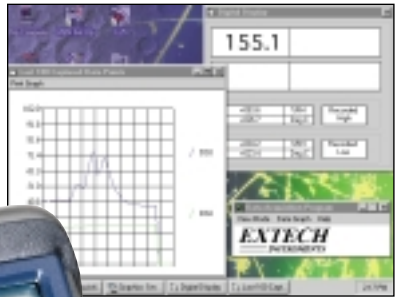

Heavy Duty Light Meter

Simultaneous display of Foot Candles or Lux plus four lighting types —
Now includes Sodium light measurements

Features:

- Microprocessor assures maximum accuracy plus special functions
- Super large 1.4" (1999 count) LCD display
- % displays differential from reference point
- "ZERO" Re-Calibration
- Utilizes precision photo diode and color correction filter
- Cosine and color corrected measurements
- ±4% accuracy is enhanced by selecting lighting type (Tungsten/Daylight, Fluorescent, Sodium, Mercury)
- Record/Recall MIN, MAX and AVG readings
- Data Hold plus Auto shut off
- Built-in RS232 serial interface, optional software
- Dimensions 7x2.9x1.3" (178x74x33mm); weight 1.6lbs. (726g)
- Complete with 9V battery and protective holster.

Interface Options:

- Optional Windows™ Data Acquisition Software and serial cable enable user to display and capture readings on a PC, and set time intervals and alarms
- Optional battery operated Datalogger module stores over 8000 readings for later transfer to a PC

Optional Data Acquisition Software and Datalogger for Later Analysis

Measuring Ranges:

Fc	LUX
200.0	2000
2000	20000
5000	50000

Ordering Information:

- 407026.....Foot Candle/Lux Meter
- 407026-NISTFoot Candle/Lux Meter with NIST certificate
- 407001Data Acquisition Software and Serial Cable
- 380340.....Datalogger Module with PC-DOS software
- 156119117 VAC Adaptor
- 156221220 VAC Adaptor
- 409997Soft Vinyl Pouch Carrying Case
- 140001.....Hard vinyl carrying case with handle